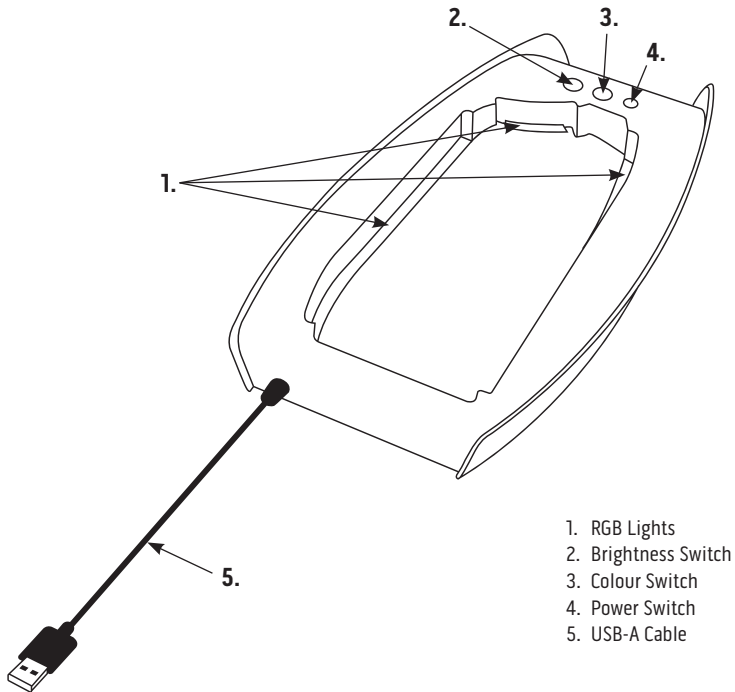

VERTICAL RGB STAND

FOR PLAYSTATION 5 SLIM USER MANUAL

INSTRUCTIONS

Product Overview

The Powerwave Vertical RGB Stand provides a sturdy base for displaying your PS5 Slim console vertically whilst the RGB lighting creates an immersive atmosphere. Customise your PS5 Stand to suit your style with adjustable brightness levels, solid or breathing light modes and seven colours to choose from.

Product Layout

VERTICAL RGB STAND

FOR PLAYSTATION 5 SLIM USER MANUAL

INSTRUCTIONS

Instructions For Use

- Place the Vertical RGB Stand on a dry, flat surface and place the PS5 Slim console carefully onto the stand.
- Plug the USB-A cable into an available USB-A port on the back of the PS5 Slim console. The stand will automatically power on alongside the PS5 Slim console.
- The stand will turn off along with the PS5 Slim Console, and back on again when the console is powered on, alternatively use the Power Switch to turn the stand on and off.